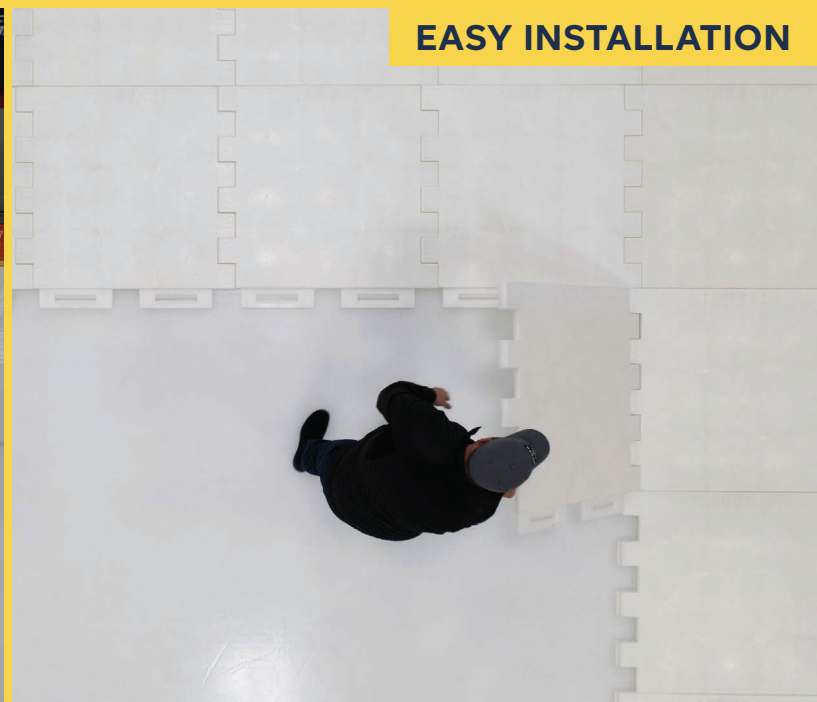

VERSARE

EverBase 4 Ice Arena Covering

- Transforms ice rinks and arena floors into multipurpose venues for concerts, corporate events, job fairs, and more
- Toolless, quick-connect system
- Insulates the ice for lower energy costs
- Withstands pedestrian foot traffic, heavy equipment, and heavy-duty vehicles, protecting ice integrity
- Sand-blasted tile surface to prevent slipping
- Lightweight and built to withstand cold temperatures
- Compact storage

LIGHTWEIGHT

EASY INSTALLATION

STRONG WEIGHT CAPACITY

TOOLLESS