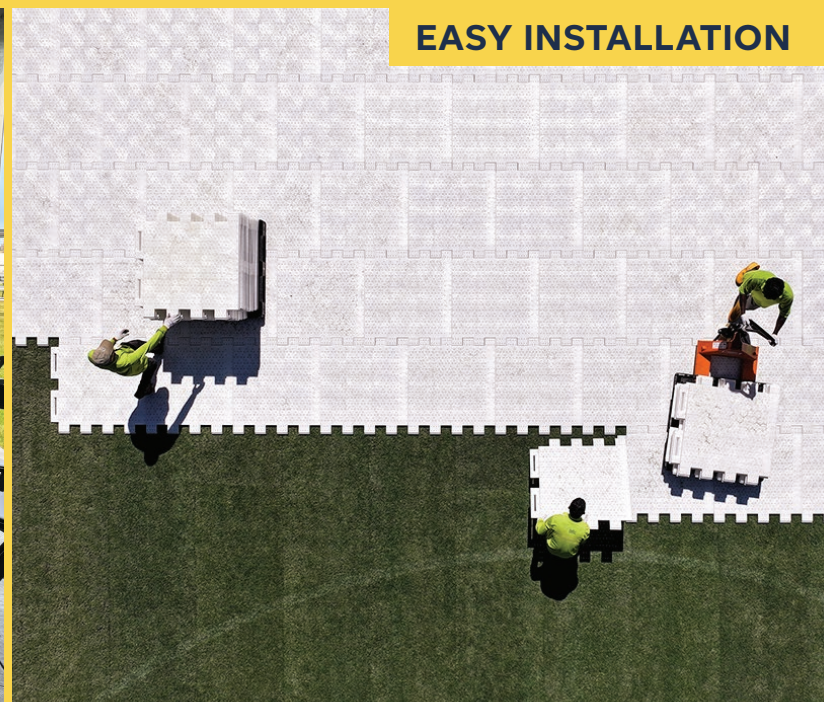

VERSARE

EverBase 4 Stadium Turf Protection

- Assembles and disassembles 50% faster than competitors, boosting ROI
- Toolless, quick-connect system
- Withstands pedestrian foot traffic, heavy equipment, and heavy-duty vehicles, preserving turf integrity
- Protects natural, synthetic, and hybrid turf while promoting ventilation and water flow
- Lightweight and built to withstand any weather
- Compact storage

COLOR OPTIONS

EASY INSTALLATION

LARGE LOAD CAPACITY

LIGHTWEIGHT