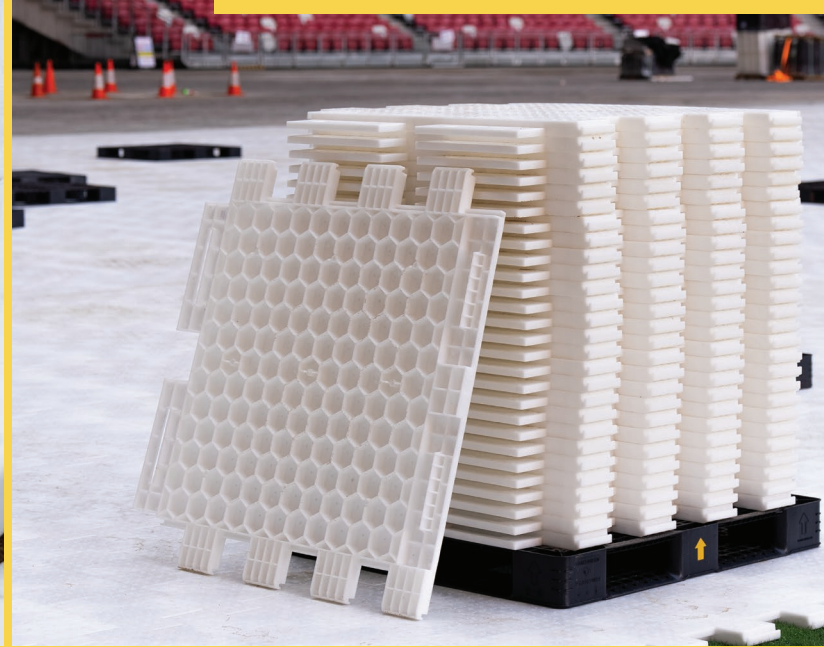

VERSARE

EverBase 4 Stadium Turf Protection

- Assembles and disassembles 50% faster than competitors, boosting ROI
- Toolless, quick-connect system
- Withstands pedestrian foot traffic, heavy equipment, and heavy-duty vehicles, preserving turf integrity
- Protects natural, synthetic, and hybrid turf while promoting ventilation and water flow
- Lightweight and built to withstand any weather
- Compact storage

COLOR OPTIONS

EASY INSTALLATION

LARGE LOAD CAPACITY

LIGHTWEIGHT